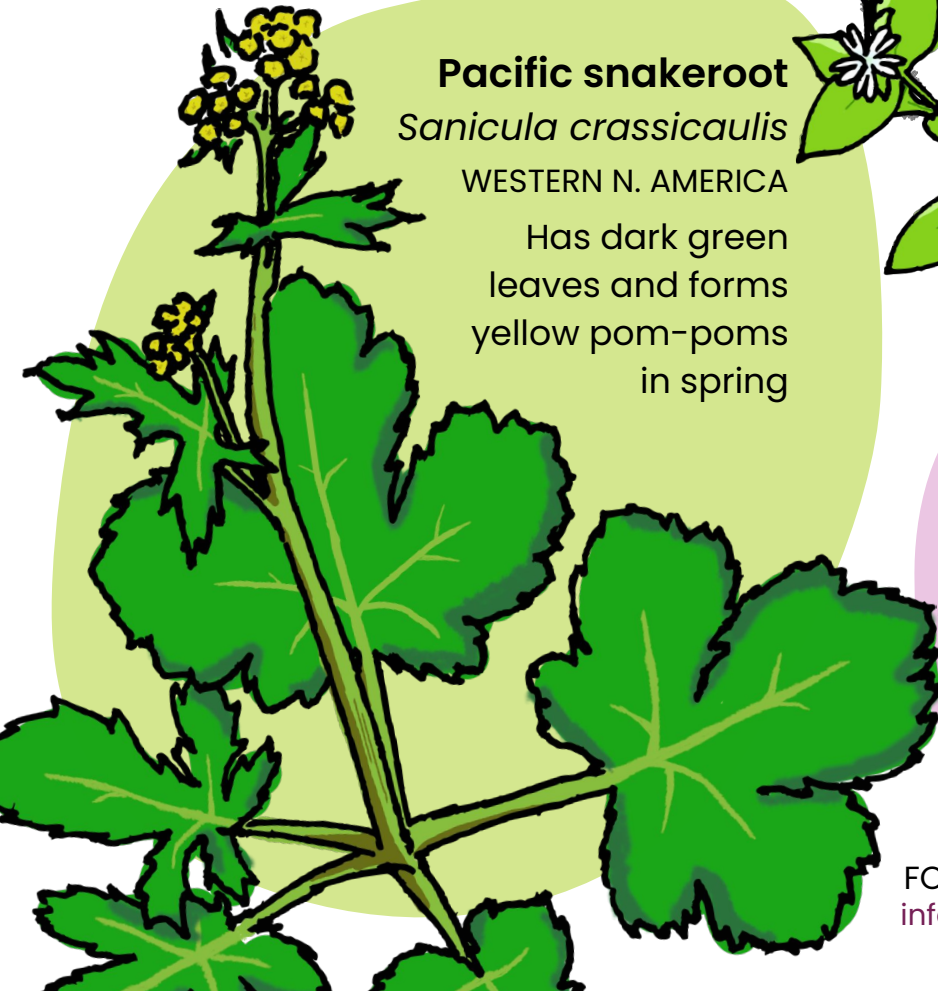

New year, new life

Every winter, the rain invites a flush of bright green seedlings to carpet the forest floor. Meet the smallest plants that live at Redwood Grove.

Petty spurge

Euphorbia peplus

MEDITERRANEAN

Branching form, with egg-shaped leaves and toxic milky sap

NATIVE RANGE

Spring beauties

Claytonia perfoliata

WESTERN N. AMERICA

Leaves vary from thin to heart-like to circular

TO SCALE

Pacific snakeroot

Sanicula crassicaulis

WESTERN N. AMERICA

Has dark green leaves and forms yellow pom-poms in spring

Chickweed

Stellaria media

EURASIA

10-lobed flowers, hairy stems, and opposite leaves

Cleavers